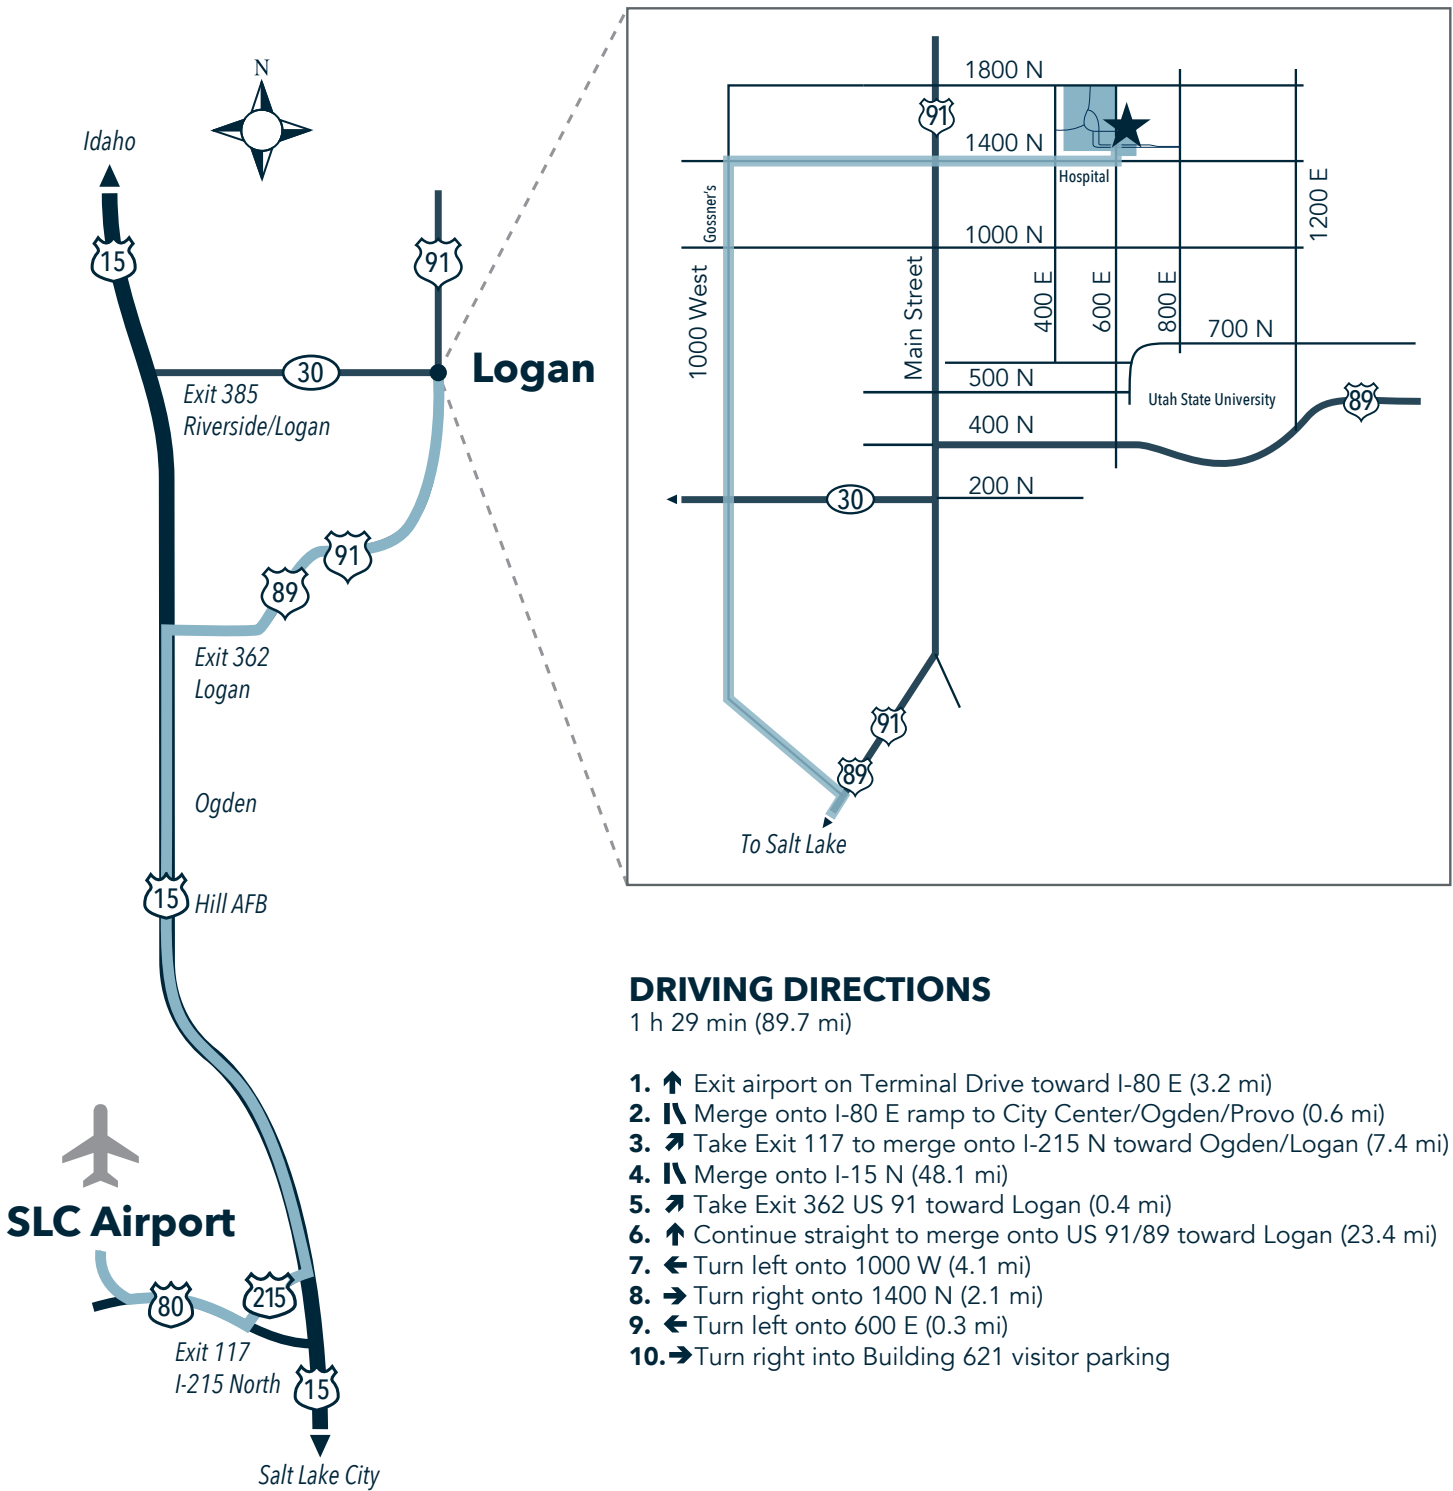

# Salt Lake City International Airport to Space Dynamics Laboratory

Visitor Center: 621 East Grand Avenue | North Logan, Utah 84341

## DRIVING DIRECTIONS

1 h 29 min (89.7 mi)

1. ↑ Exit airport on Terminal Drive toward I-80 E (3.2 mi)
2. ↘ Merge onto I-80 E ramp to City Center/Ogden/Provo (0.6 mi)
3. ↗ Take Exit 117 to merge onto I-215 N toward Ogden/Logan (7.4 mi)
4. ↘ Merge onto I-15 N (48.1 mi)
5. ↗ Take Exit 362 US 91 toward Logan (0.4 mi)
6. ↑ Continue straight to merge onto US 91/89 toward Logan (23.4 mi)
7. ← Turn left onto 1000 W (4.1 mi)
8. → Turn right onto 1400 N (2.1 mi)
9. ← Turn left onto 600 E (0.3 mi)
10. → Turn right into Building 621 visitor parking