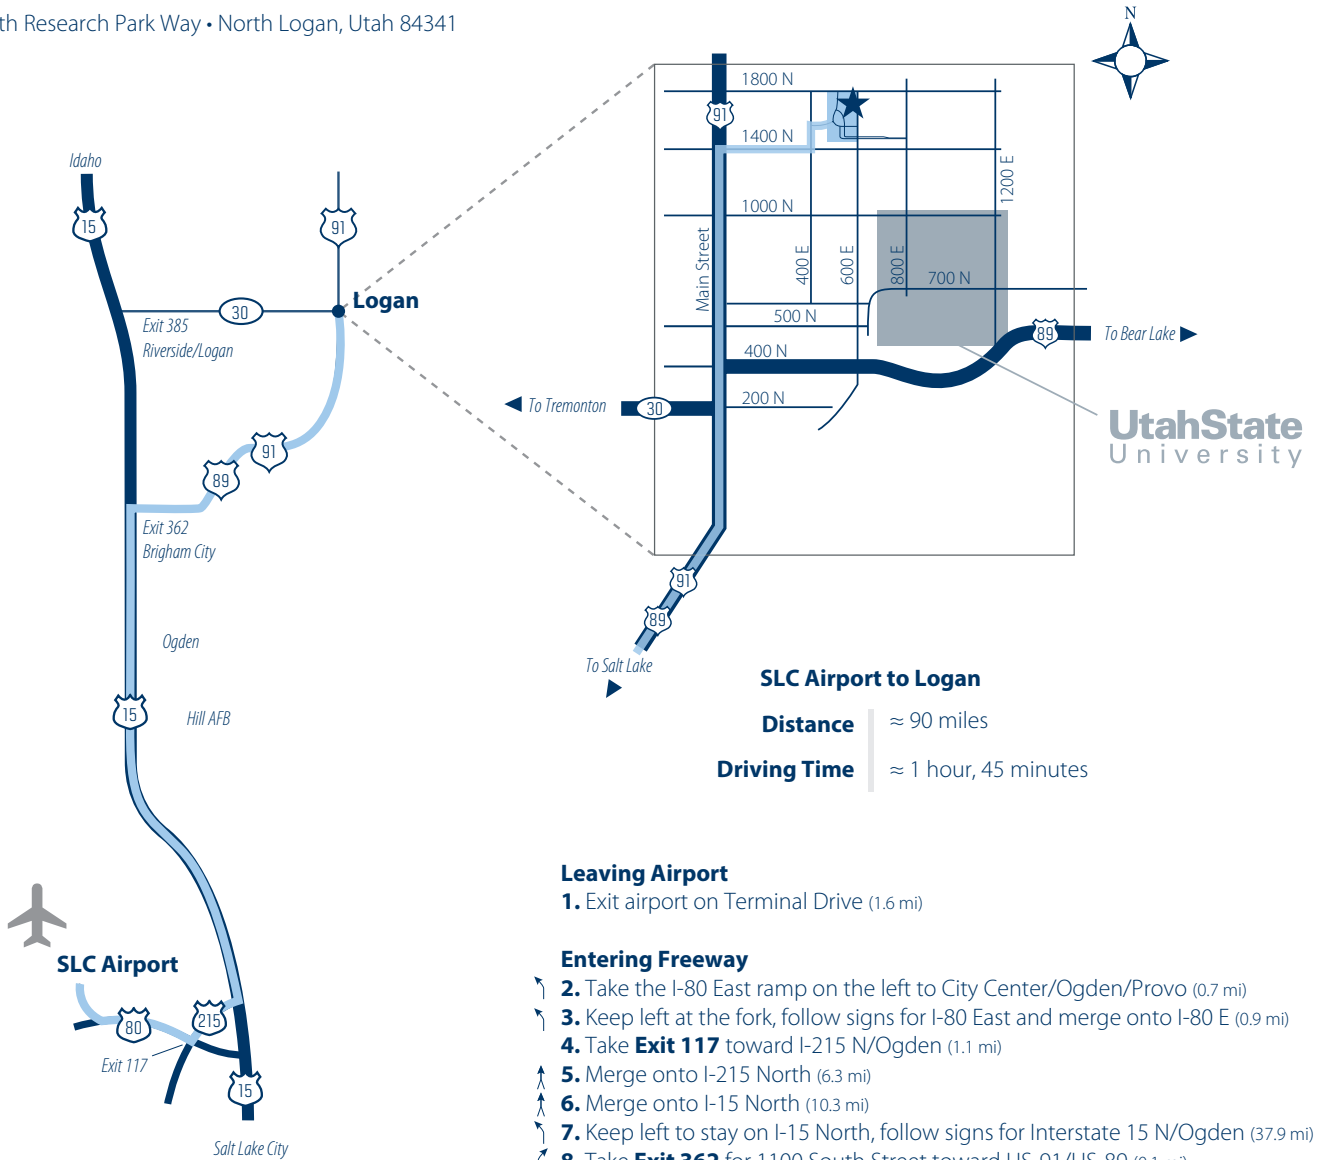

# ROUTE FROM AIRPORT

Salt Lake City Airport to Utah State University

1695 North Research Park Way • North Logan, Utah 84341

**SLC Airport to Logan**  
**Distance** ≈ 90 miles  
**Driving Time** ≈ 1 hour, 45 minutes

**Leaving Airport**

- 1. Exit airport on Terminal Drive (1.6 mi)

**Entering Freeway**

- 2. Take the I-80 East ramp on the left to City Center/Ogden/Provo (0.7 mi)
- 3. Keep left at the fork, follow signs for I-80 East and merge onto I-80 E (0.9 mi)
- 4. Take **Exit 117** toward I-215 N/Ogden (1.1 mi)
- 5. Merge onto I-215 North (6.3 mi)
- 6. Merge onto I-15 North (10.3 mi)
- 7. Keep left to stay on I-15 North, follow signs for Interstate 15 N/Ogden (37.9 mi)
- 8. Take **Exit 362** for 1100 South Street toward US-91/US-89 (0.1 mi)
- 9. Keep right at the fork, follow signs for Brigham City/Logan/Perry and merge onto US-89 North/W 1100 South - W 1100 South (25.6 mi)

**Entering Logan**

- 10. US-89 becomes Main Street (US-91), Logan, Utah
- 11. Continue on Main Street to 1400 North (2.8 mi)
- 12. Turn right onto 1400 North (0.5 mi)
- 13. Turn left onto 400 East (0.3 mi)
- 14. Continue on 400 East until Research Park Way (0.1 mi)
- 15. Turn right onto Research Park Way (1650 North)  
Destination will be on the left (174 ft)