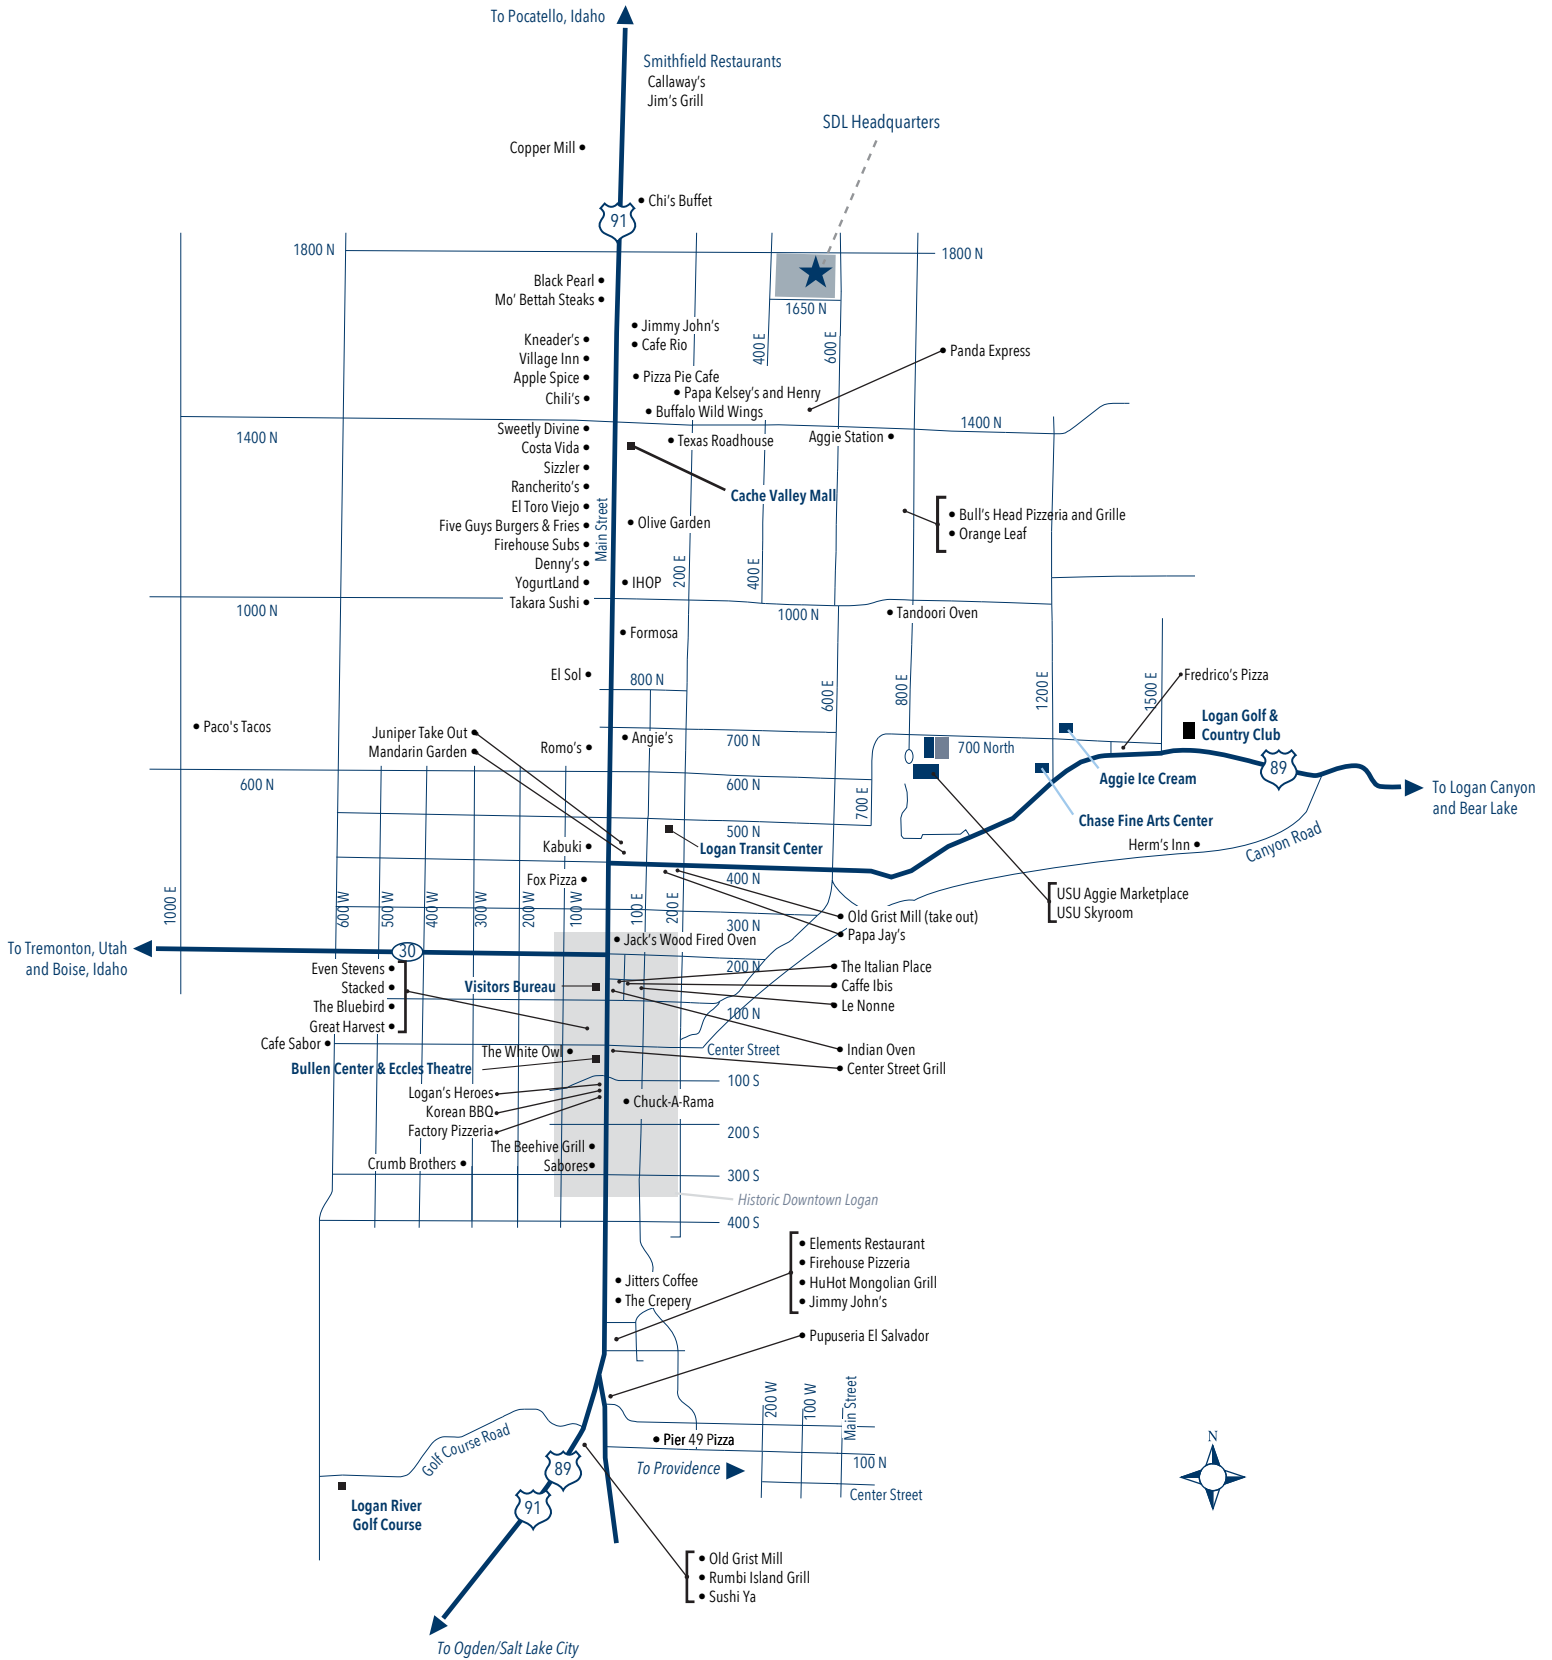

Driving Time ≈ 1 hour, 45 minutes

Leaving Airport

- Exit airport on Terminal Drive (1.6 mi)

Entering Freeway

- Take the I-80 E ramp on the left to City Center/Ogden/Provo (0.7 mi)
- Keep left at the fork, follow signs for I-80 E and merge onto I-80 E (0.9 mi)
- Take Exit 117 toward I-215 N/Ogden (1.1 mi)
- Merge onto I-215 N (6.3 mi)
- Merge onto I-15 N (10.3 mi)
- Keep left to stay on I-15 N, follow signs for Interstate 15 N/Ogden (37.9 mi)
- Take Exit 362 for 1100 S Street toward US-91/US-89 (0.1 mi)
- Keep right at the fork, follow signs for Brigham City/Logan/Perry and merge onto US-89 N/W 1100 S - W 1100 S (25.6 mi)

Waffle Iron

37 W Center
(435) 799-3173
Savory and Sweet Waffles

The White Owl

36 W Center
(435) 753-9165
Burgers and sandwiches **

Wok On Wheels

123 E 1400 N Ste D
(435) 753-7788
Chinese

Village Inn

1633 N Main
(435) 752-5656
Variety

**DABC Licensee - Beer, wine and/or liquor available
NOTE: National fast food chains can be found along Main Street

MAP OF LOCAL RESTAURANTS

map not to scale

LOGAN AREA MAP

Map not to scale

- 1 Hampton Inn**
1665 N Main, Logan, Utah
(800)HAMPTON
(435) 713-4567
hamptoninn.com
1.0 mi. from SDL