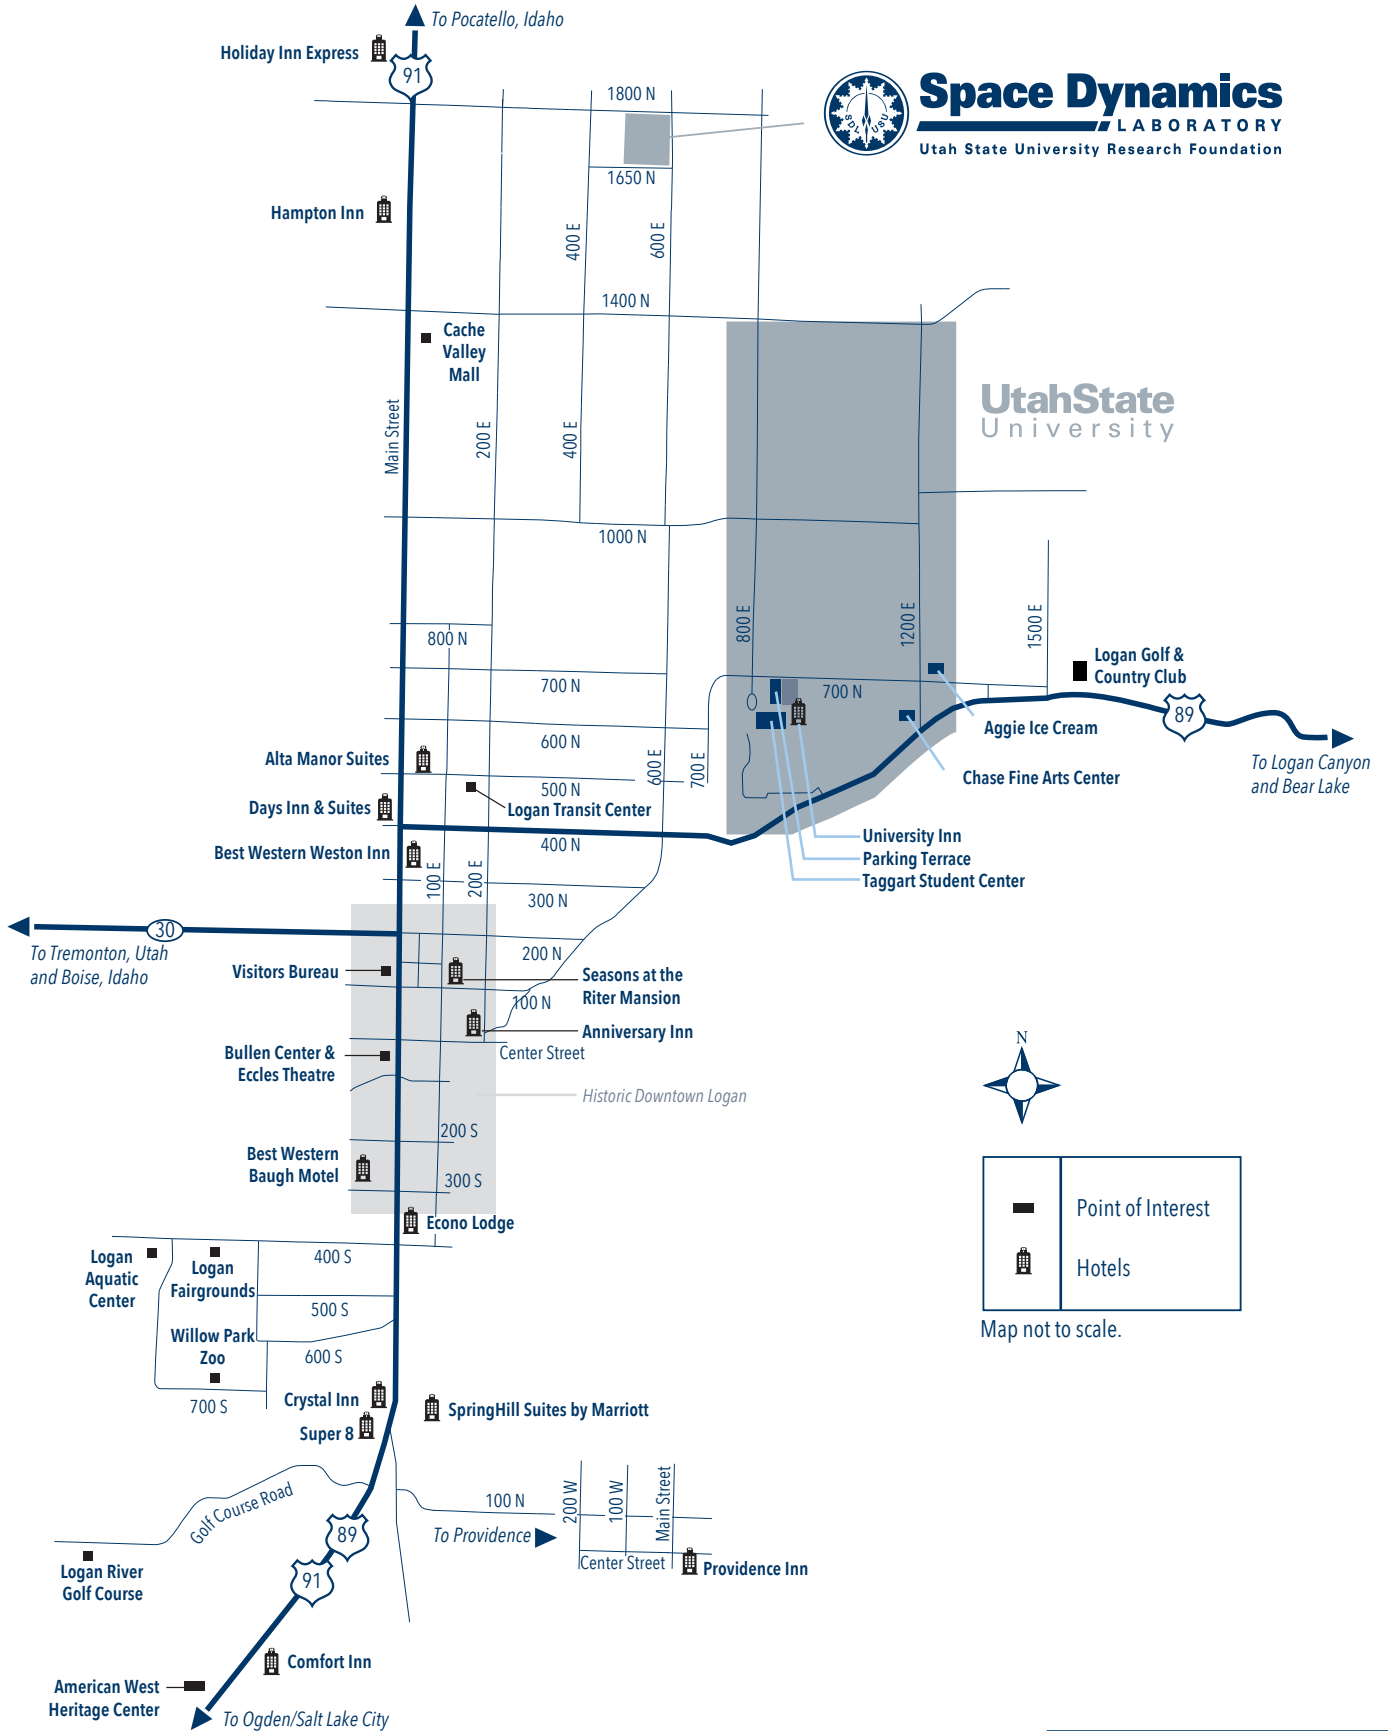

1695 North Research Park Way · North Logan, Utah 84341