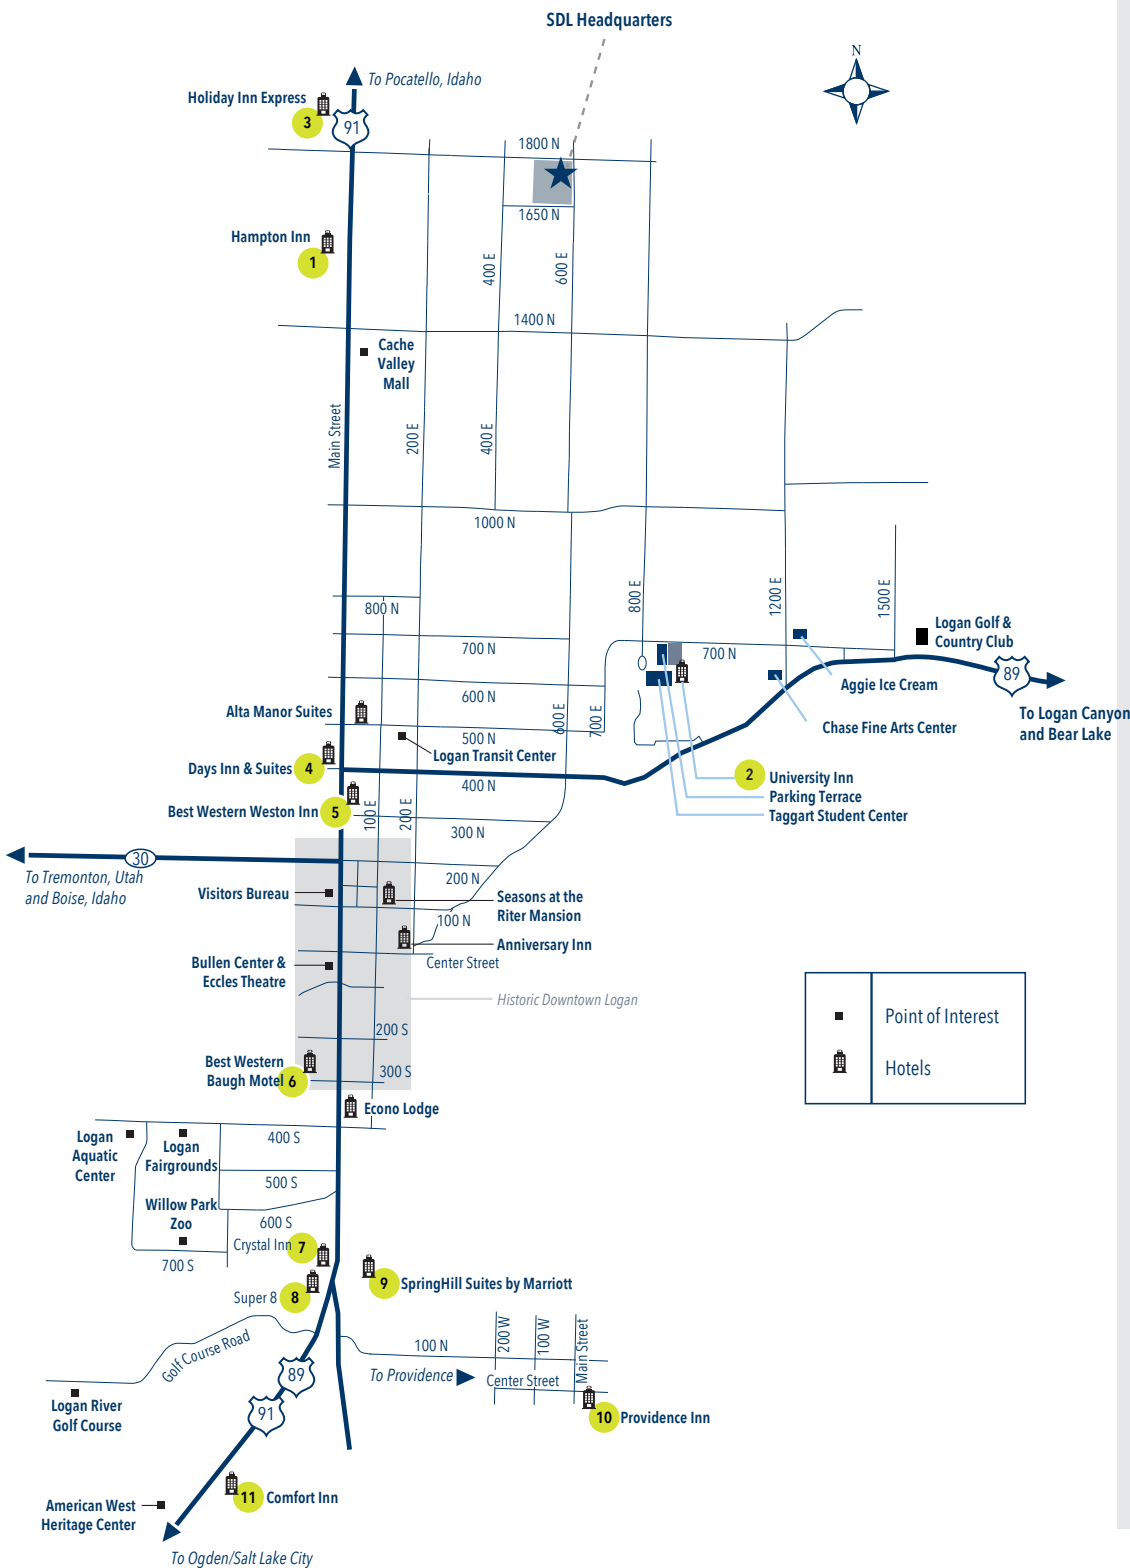

Driving Time ≈ 1 hour, 45 minutes

Leaving Airport

- Exit airport on Terminal Drive (1.6 mi)

Entering Freeway

- Take the I-80 E ramp on the left to City Center/Ogden/Provo (0.7 mi)
- Keep left at the fork, follow signs for I-80 E and merge onto I-80 E (0.9 mi)
- Take Exit 117 toward I-215 N/Ogden (1.1 mi)
- Merge onto I-215 N (6.3 mi)
- Merge onto I-15 N (10.3 mi)
- Keep left to stay on I-15 N, follow signs for Interstate 15 N/Ogden (37.9 mi)
- Take Exit 362 for 1100 S Street toward US-91/US-89 (0.1 mi)
- Keep right at the fork, follow signs for Brigham City/Logan/Perry and merge onto US-89 N/W 1100 S - W 1100 S (25.6 mi)

**DABC Licensee - Beer, wine and/or liquor available
NOTE: National fast food chains can be found along Main Street

MAP OF LOCAL RESTAURANTS

map not to scale

LOGAN AREA MAP

Map not to scale

- 1 Hampton Inn**
1665 N Main, Logan, Utah
(800)HAMPTON
(435) 713-4567
hamptoninn.com
1.0 mi. from SDL