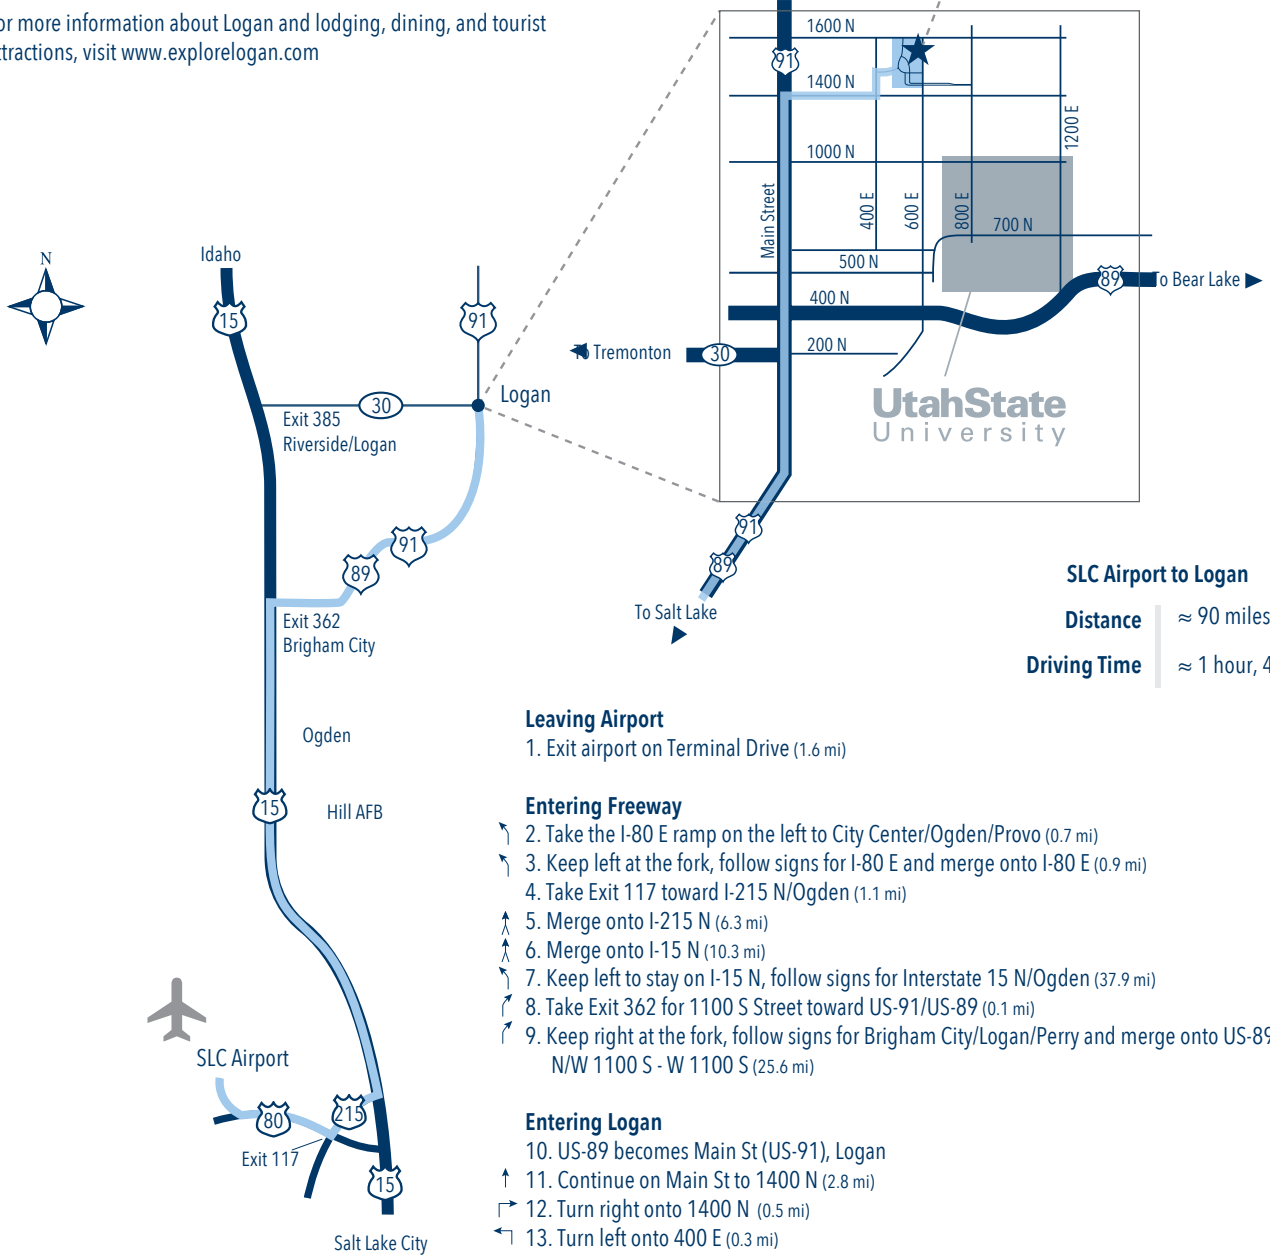

WELCOME TO LOGAN, UTAH & THE SPACE DYNAMICS LABORATORY

Welcome to Logan and we hope that your stay here is enjoyable. Let us know if we can help make your visit more comfortable.

Located in the heart of the northern Utah mountains, only a ninety minute drive from Salt Lake City, Logan offers a variety of activities for visitors. They include hiking, biking, camping, golfing, opera and theater events, and a number of inviting restaurants and social spots.

For more information about Logan and lodging, dining, and tourist attractions, visit www.explorelogan.com

Space Dynamics

LABORATORY
Utah State University Research Foundation

SLC Airport to Logan

Distance ≈ 90 miles

Driving Time ≈ 1 hour, 45 minutes

Leaving Airport

- Exit airport on Terminal Drive (1.6 mi)

Entering Freeway

- Take the I-80 E ramp on the left to City Center/Ogden/Provo (0.7 mi)
- Keep left at the fork, follow signs for I-80 E and merge onto I-80 E (0.9 mi)
- Take Exit 117 toward I-215 N/Ogden (1.1 mi)
- Merge onto I-215 N (6.3 mi)
- Merge onto I-15 N (10.3 mi)
- Keep left to stay on I-15 N, follow signs for Interstate 15 N/Ogden (37.9 mi)
- Take Exit 362 for 1100 S Street toward US-91/US-89 (0.1 mi)
- Keep right at the fork, follow signs for Brigham City/Logan/Perry and merge onto US-89 N/W 1100 S - W 1100 S (25.6 mi)

Entering Logan

- US-89 becomes Main St (US-91), Logan
- Continue on Main St to 1400 N (2.8 mi)
- Turn right onto 1400 N (0.5 mi)
- Turn left onto 400 E (0.3 mi)
- Continue on 400 E until Research Park Way (0.1 mi)
- Turn right onto Research Park Way (1650 N)
Destination will be on the left (174 ft)